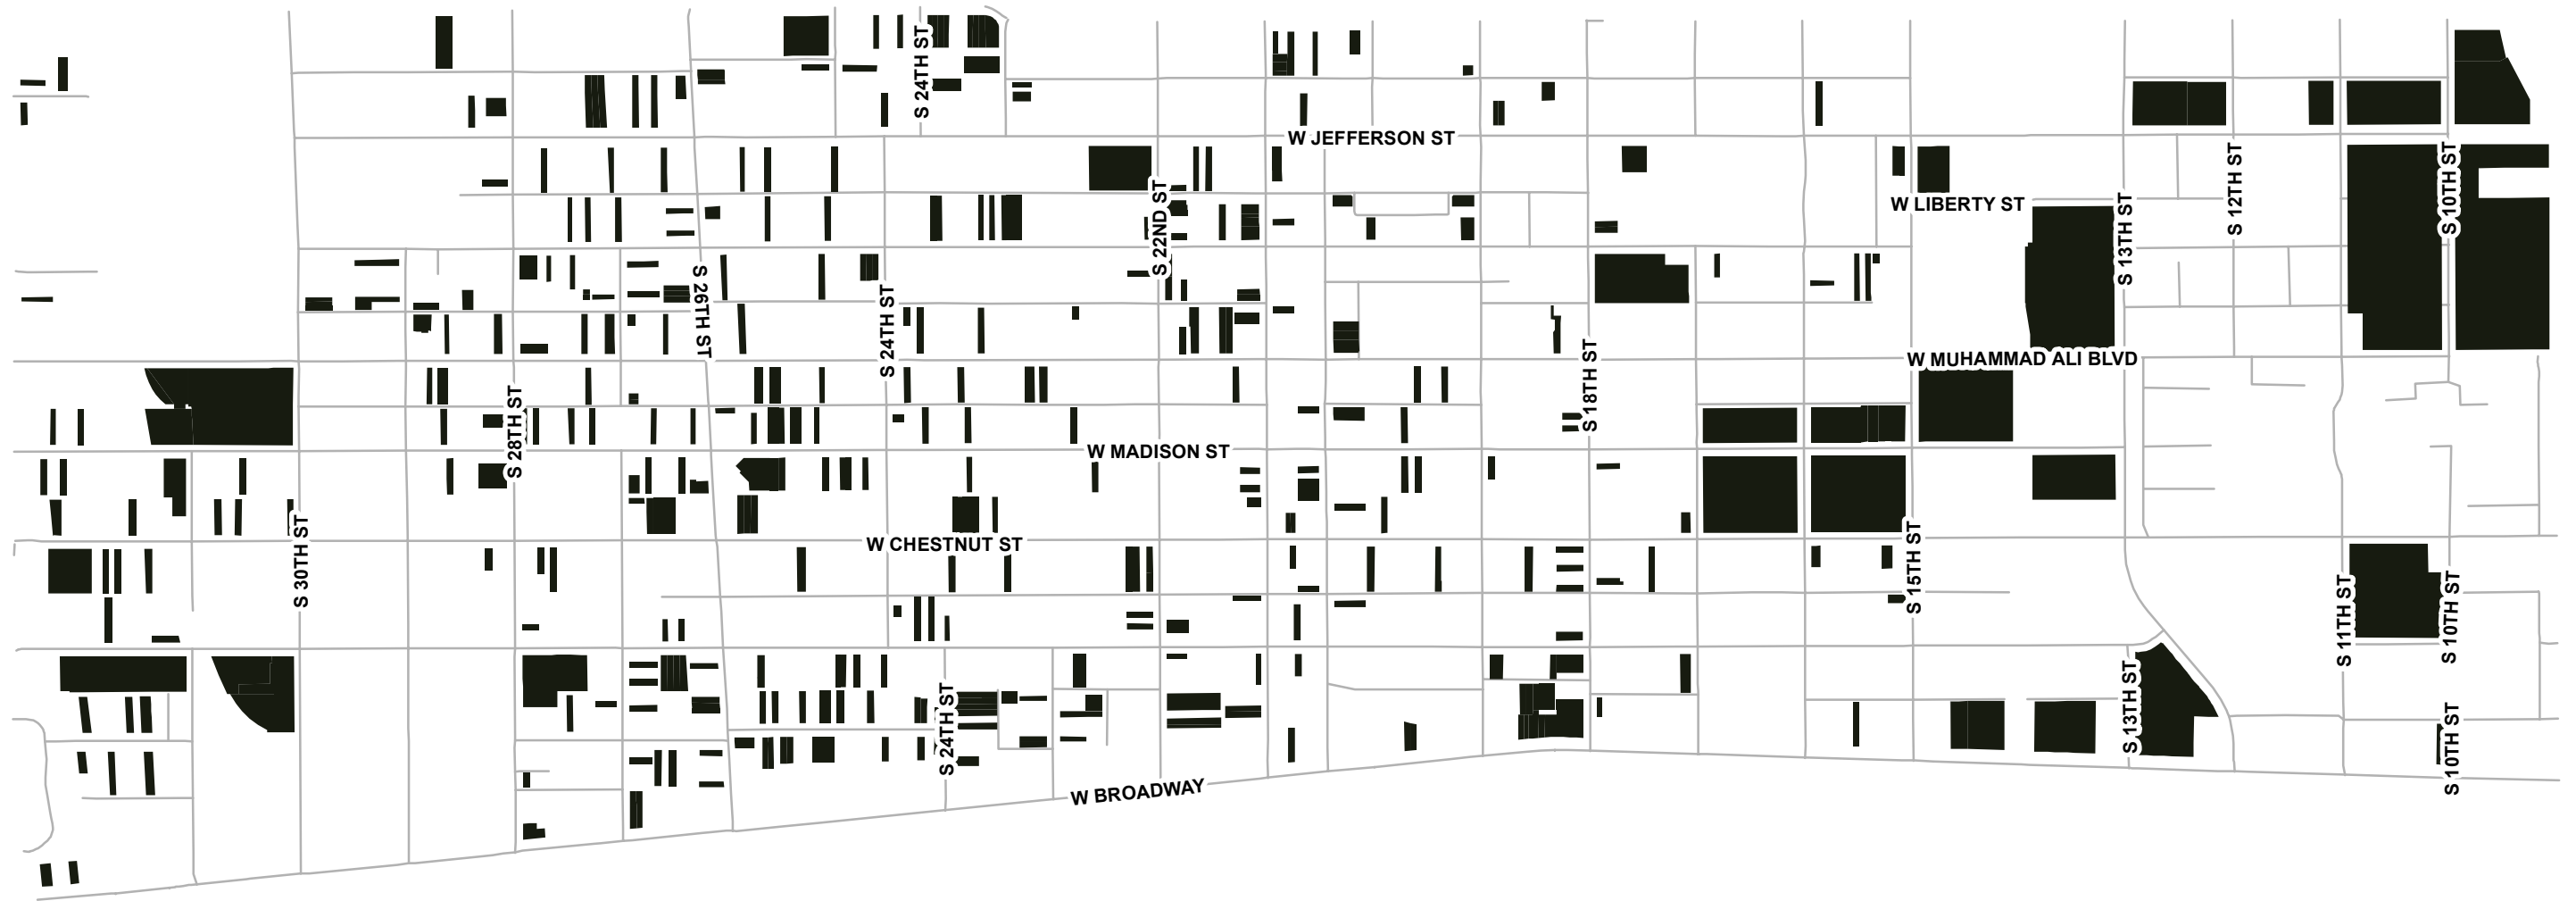

DEED TRANSFERS FROM 2018 TO MAY 2019

0 0.125 0.25 0.5 Miles

ROOT CAUSE
RESEARCH CENTER