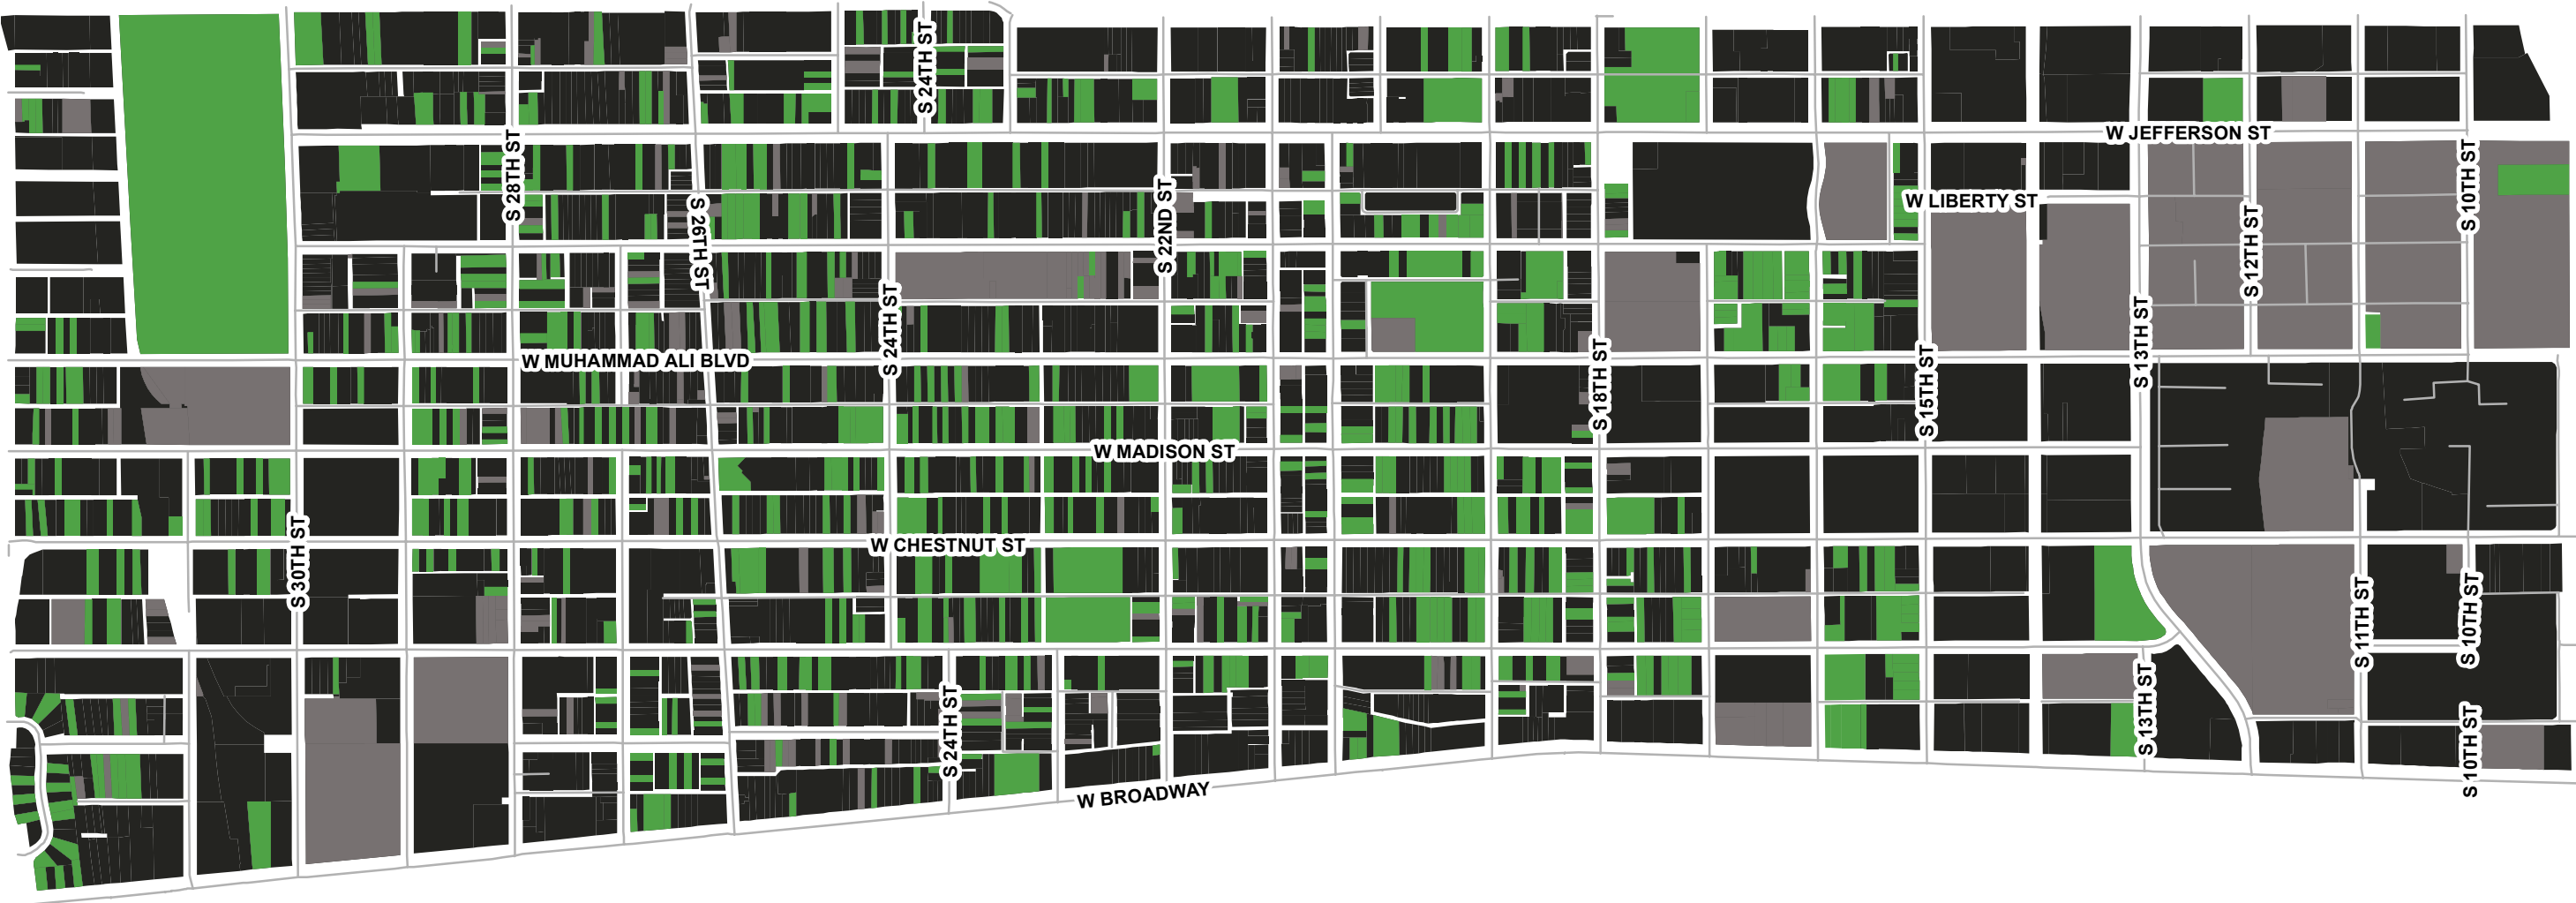

WEALTH BUILDING & WEALTH EXTRACTION

WHO OWNS THE RUSSELL NEIGHBORHOOD?

-  Parcels Owned by Entities Within West End
-  Parcels Owned by Entities Outside West End
-  Publicly Owned Parcels

ROOT CAUSE
RESEARCH CENTER